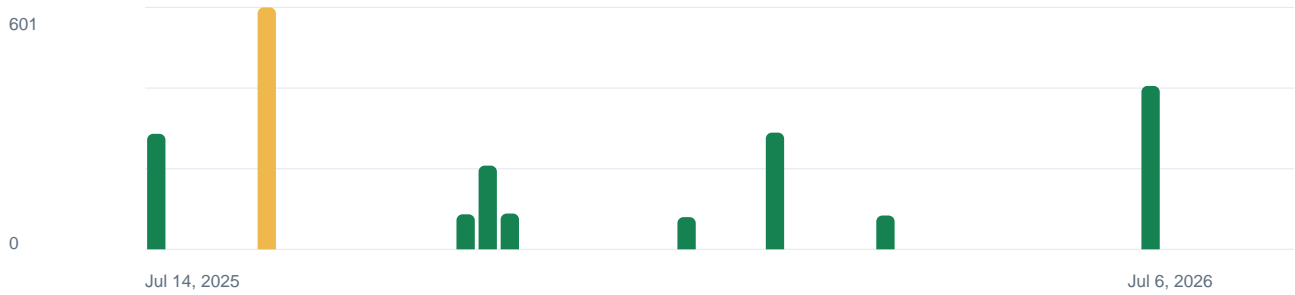

### AVG PANO VIEWS

**16,182**

## Cumulative Weekly Views

Last 12 months | Jul 10, 2025 to Jul 10, 2026

## Week by Week Views

New views gained each week. Gaps mean Google reported 0 new views for that week.