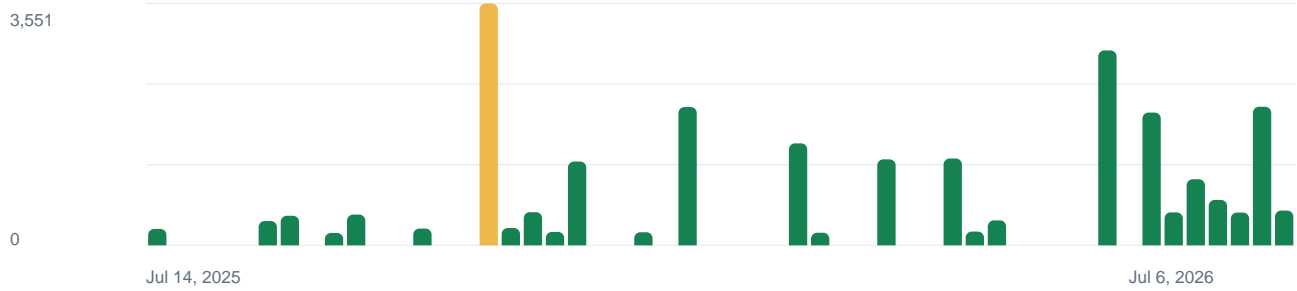

Last snapshot 2026-07-06

Exported 2026-07-10

Your 360 Virtual Tour has been viewed more than 1.4M times on Google Maps and Street View.

In the last month, it was viewed 3,692 times.

This photo recently reached 367,966 views.

TODAY VIEWS

1,408,778

THIS WEEK VIEWS

510

BEST WEEK

3,551

AVERAGE WEEK

468

PANORAMAS

19

AVG PANO VIEWS

74,146

Cumulative Weekly Views

Last 12 months | Jul 10, 2025 to Jul 10, 2026

Week by Week Views

New views gained each week. Gaps mean Google reported 0 new views for that week.

This Week Top 5 Panoramas

Percent of 1,408,778 current pano views.

#1 **367,966 views**
CAoSfKjNSE0wb2dLRUIDQWdJREc2TEg4SVE.

26.1%

of total

#2 **163,428 views**
CAoSf0jNSE0wb2dLRUIDQWdJREc2TkhibGdF

11.6%

of total