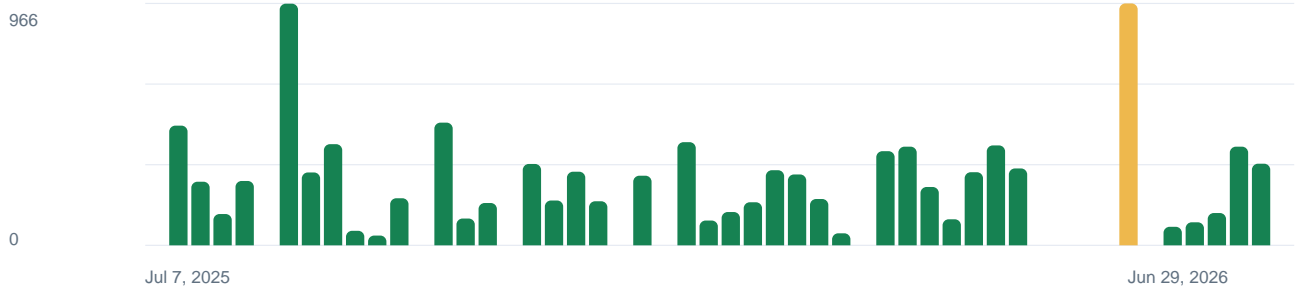

Exported 2026-07-04

Your 360 Virtual Tour has been viewed more than 163.7K times on Google Maps and Street View.

In the last month, it was viewed 849 times.

This photo recently reached 31,040 views.

TODAY VIEWS

163,661

THIS WEEK VIEWS

0

BEST WEEK

966

AVERAGE WEEK

202

PANORAMAS

21

AVG PANO VIEWS

7,793

Cumulative Weekly Views

Last 12 months | Jul 4, 2025 to Jul 4, 2026

Week by Week Views

New views gained each week. Gaps mean Google reported 0 new views for that week.

This Week Top 5 Panoramas

Percent of 163,661 current pano views.

#1 **31,040 views**
CAoSfKjNSE0wb2dLRUIDQWdJQ0UwTEwtUFE.

19.0%

of total

#2 **22,770 views**
CAoSfKjNSE0wb2dLRUIDQWdJQ0UwTXFtZGc.

13.9%

of total

#3 **11,950 views**
CAoSfKjNSE0wb2dLRUIDQWdJQ0UwTXJJWEE.