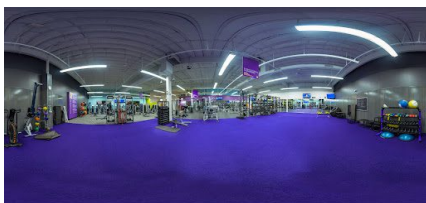

#10 6,086 views 3.7%