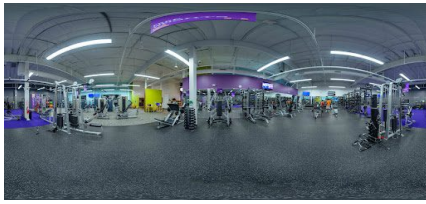

Panorama Gallery Summary

First 12 thumbnails ordered by highest current Google view count.

#1 31,040 views 19.0%