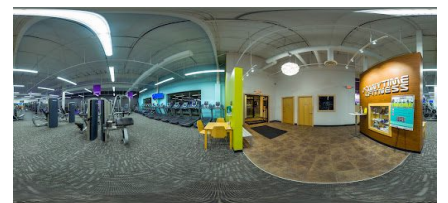

#12 4,555 views 2.8%