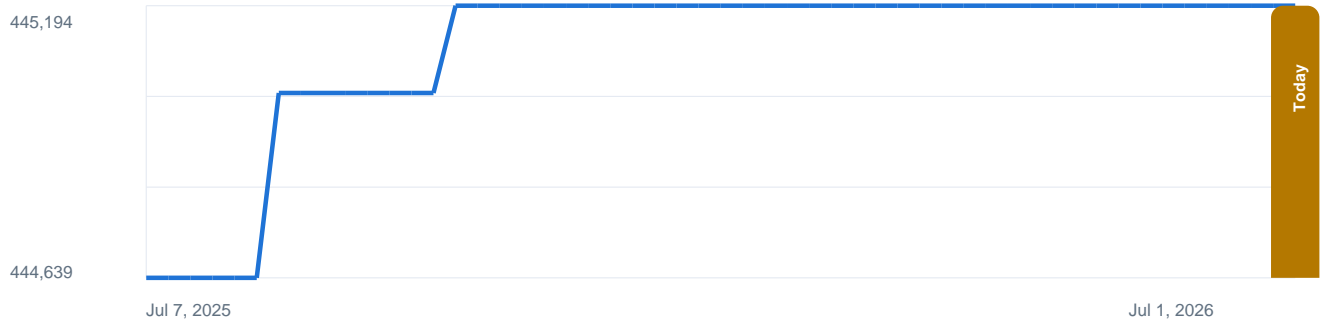

to Jul 1, 2026

Last snapshot 2026-06-29

Exported 2026-07-01

Your 360 Virtual Tour has been viewed more than 445.2K times on Google Maps and Street View.

This photo recently reached 86,692 views.

TODAY VIEWS

445,194

THIS WEEK VIEWS

0

BEST WEEK

377

AVERAGE WEEK

10

PANORAMAS

42

AVG PANO VIEWS

10,599

Cumulative Weekly Views

Last 12 months | Jul 1, 2025 to Jul 1, 2026

Week by Week Views

New views gained each week. Gaps mean Google reported 0 new views for that week.

This Week Top 5 Panoramas