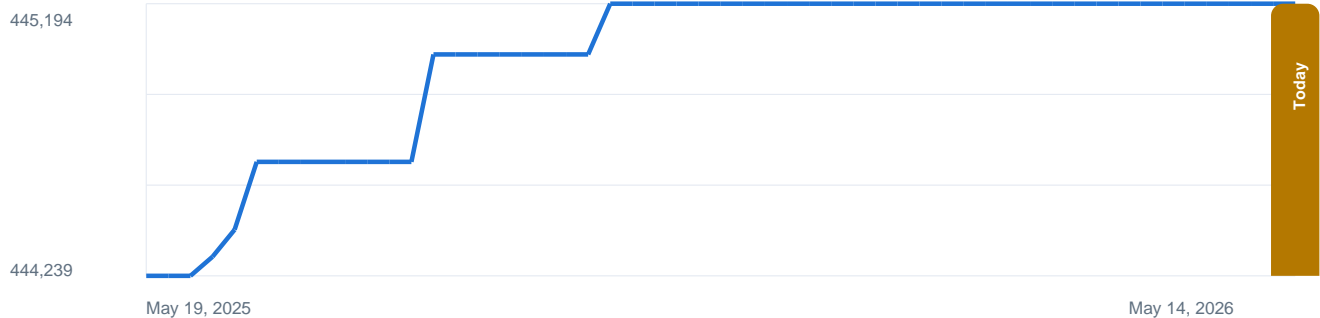

to May 14, 2026

Last snapshot 2026-05-11

Exported 2026-05-14

Your 360 Virtual Tour has been viewed more than 445.2K times on Google Maps and Street View.

This photo recently reached 86,692 views.

Top panorama

TODAY VIEWS

445,194

THIS WEEK VIEWS

0

BEST WEEK

377

AVERAGE WEEK

18

PANORAMAS

42

AVG PANO VIEWS

10,599

Cumulative Weekly Views

Last 12 months | May 14, 2025 to May 14, 2026

Week by Week Views

New views gained each week. Gaps mean Google reported 0 new views for that week.

Panorama Gallery Summary

First 12 thumbnails ordered by highest current Google view count.

#1 86,692 views 19.5%

#2 64,444 views 14.5%

#3 33,046 views 7.4%

#4 32,332 views 7.3%

#5 16,277 views 3.7%

#6 12,946 views 2.9%