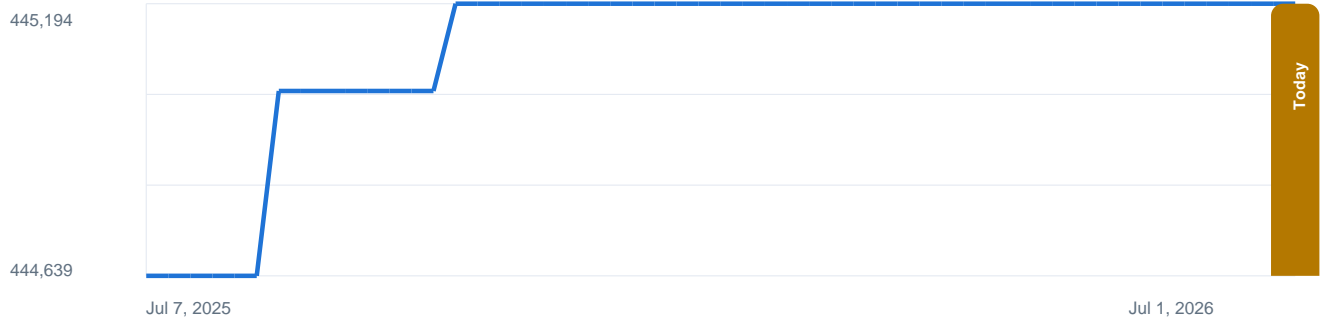

to Jul 1, 2026

Last snapshot 2026-06-29

Exported 2026-07-01

Your 360 Virtual Tour has been viewed more than **445.2K times on Google Maps and Street View.**

This photo recently reached 86,692 views.

TODAY VIEWS

445,194

THIS WEEK VIEWS

0

BEST WEEK

377

AVERAGE WEEK

10

PANORAMAS

42

AVG PANO VIEWS

10,599

Cumulative Weekly Views

Last 12 months | Jul 1, 2025 to Jul 1, 2026

Week by Week Views

New views gained each week. Gaps mean Google reported 0 new views for that week.

This Week Top 5 Panoramas

Percent of 445,194 current pano views.

#1 **86,692 views**
CAoSfKjNSE0wb2dLRUIDQWdJQ0UwS3JiUFE.

19.5%

of total

#2 **64,444 views**
CAoSf0jNSE0wb2dLRUIDQWdJQ0UwTktd1FF

14.5%

of total

#3 **33,046 views**
CAoSf0jNSE0wb2dLRUIDQWdJQ0UwUEw5c1FF