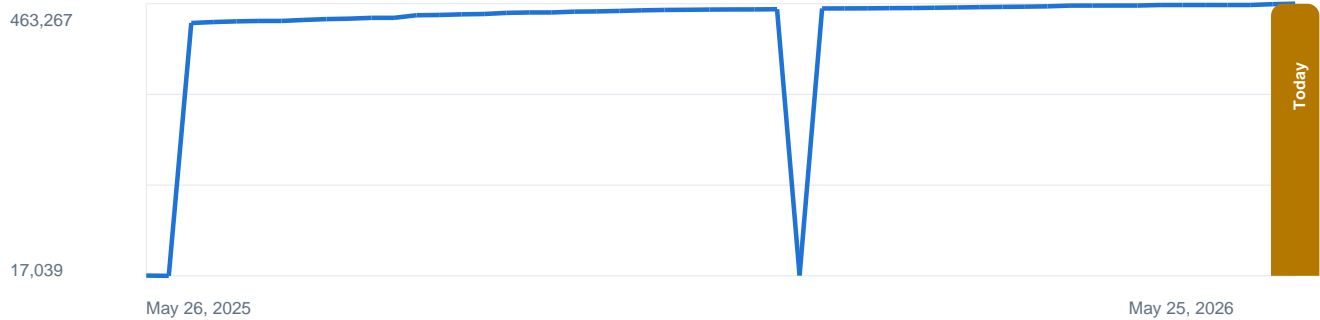

### PANORAMAS

**87**

### AVG PANO VIEWS

**5,324**

## Cumulative Weekly Views

Last 12 months | May 25, 2025 to May 25, 2026