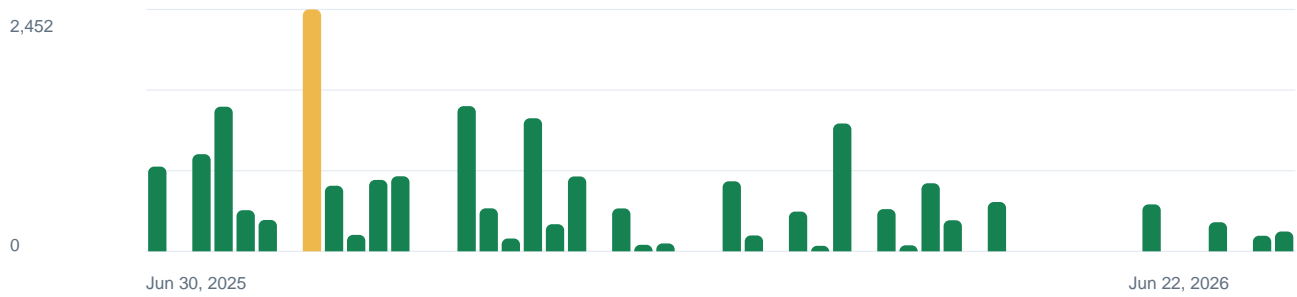

Week by Week Views

New views gained each week. Gaps mean Google reported 0 new views for that week.

This Week Top 5 Panoramas

Percent of 375,503 current pano views.

#1 **104,959 views**
CAoSfKfNJSE0wb2dLRUIDQWdJQ0UwS3JmQVE.

28.0%

of total

#2 **32,367 views**
CAoSfKfNJSE0wb2dLRUIDQWdJQ0UwS3JiVXc.

8.6%

of total

#3 **29,750 views**
CAoSfKfNJSE0wb2dLRUIDQWdJQ0UwS3F1UEE.

7.9%

of total

#4 **25,250 views**
CAoSf0fNJSE0wb2dLRUIDQWdJQ0UwT3JZcXdF

6.7%

of total

#5 **20,098 views**
CAoSfKfNJSE0wb2dLRUIDQWdJQ0UwS3JmRWc.

5.4%

of total