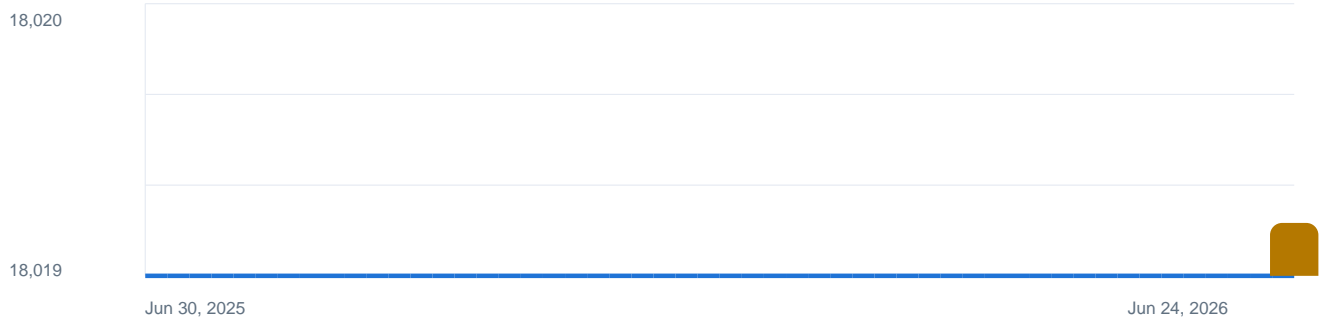

Last snapshot 2026-06-22

Exported 2026-06-24

Your 360 Virtual Tour has been viewed more than 18K times on Google Maps and Street View.

This photo recently reached 5,112 views.

TODAY VIEWS

18,019

THIS WEEK VIEWS

0

BEST WEEK

0

AVERAGE WEEK

0

PANORAMAS

22

AVG PANO VIEWS

819

Cumulative Weekly Views

Last 12 months | Jun 24, 2025 to Jun 24, 2026

Week by Week Views

New views gained each week. Gaps mean Google reported 0 new views for that week.

Google reported 0 new views throughout this period.