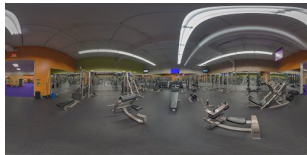

Week by Week Views

New views gained each week. Gaps mean Google reported 0 new views for that week.

This Week Top 5 Panoramas

Percent of 116,975 current pano views.

#1 **26,888 views**
CAoSfKkJSE0wb2dLRUIDQWdJQ0UwSXJ3Vnc.

23.0%

of total

#2 **20,412 views**
CAoSfKkJSE0wb2dLRUIDQWdJQ0UwTEw1RFE.

17.4%

of total

#3 **12,934 views**
CAoSf0NJSE0wb2dLRUIDQWdJQ0UwTktBNXdF

11.1%

of total

#4 **11,186 views**
CAoSfKkJSE0wb2dLRUIDQWdJQ0UwSXFyVWc.

9.6%

of total

#5 **9,502 views**
CAoSfKkJSE0wb2dLRUIDQWdJQ0UwTktpV2c.

8.1%

of total