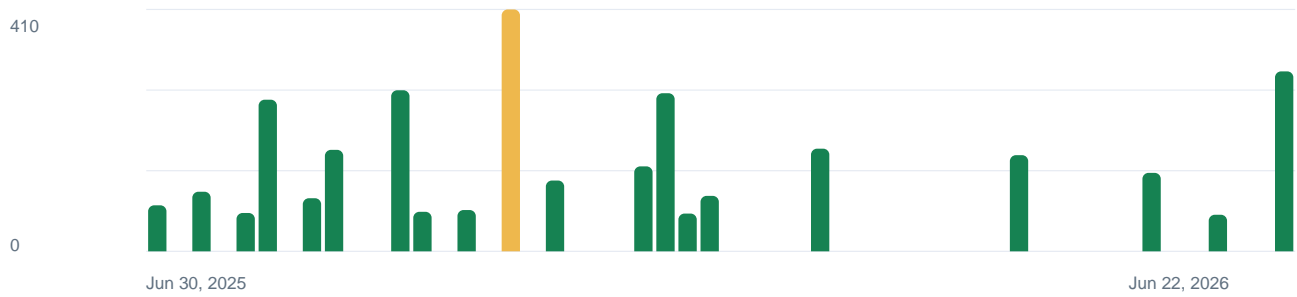

Exported 2026-06-25

Your 360 Virtual Tour has been viewed more than 117K times on Google Maps and Street View.

In the last month, it was viewed 367 times.

This photo recently reached 26,888 views.

TODAY VIEWS

116,975

THIS WEEK VIEWS

305

BEST WEEK

410

AVERAGE WEEK

58

PANORAMAS

10

AVG PANO VIEWS

11,697

Cumulative Weekly Views

Last 12 months | Jun 25, 2025 to Jun 25, 2026

Week by Week Views

New views gained each week. Gaps mean Google reported 0 new views for that week.

This Week Top 5 Panoramas

Percent of 116,975 current pano views.

#1 **26,888 views**
CAoSfKkJSE0wb2dLRUIDQWdJQ0UwSXJ3Vnc.

23.0%

of total

#2 **20,412 views**
CAoSfKkJSE0wb2dLRUIDQWdJQ0UwTEw1RFE.

17.4%

of total

#3 **12,934 views**
CAoSf0NJSE0wb2dLRUIDQWdJQ0UwTktBNXdF