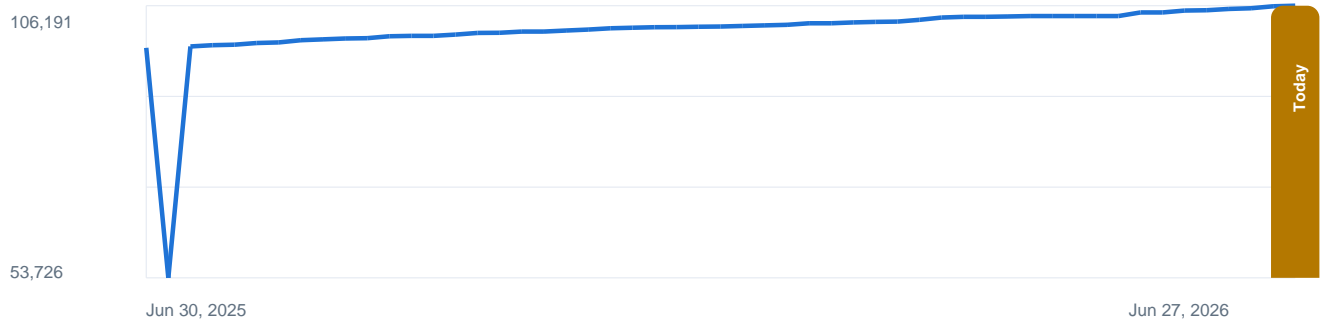

Exported 2026-06-27

Your 360 Virtual Tour has been viewed more than 106.2K times on Google Maps and Street View.

In the last month, it was viewed 823 times.

This photo recently reached 14,084 views.

TODAY VIEWS

106,191

THIS WEEK VIEWS

382

BEST WEEK

53,726

AVERAGE WEEK

2,039

PANORAMAS

33

AVG PANO VIEWS

3,217

Cumulative Weekly Views

Last 12 months | Jun 27, 2025 to Jun 27, 2026

Week by Week Views

New views gained each week. Gaps mean Google reported 0 new views for that week.

This Week Top 5 Panoramas