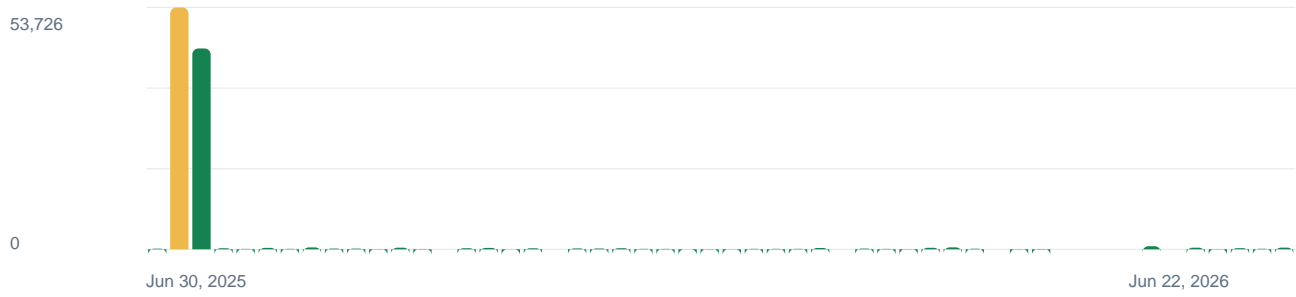

Exported 2026-06-27

Your 360 Virtual Tour has been viewed more than 106.2K times on Google Maps and Street View.

In the last month, it was viewed 823 times.

This photo recently reached 14,084 views.

TODAY VIEWS

106,191

THIS WEEK VIEWS

382

BEST WEEK

53,726

AVERAGE WEEK

2,039

PANORAMAS

33

AVG PANO VIEWS

3,217

Cumulative Weekly Views

Last 12 months | Jun 27, 2025 to Jun 27, 2026

Week by Week Views

New views gained each week. Gaps mean Google reported 0 new views for that week.

This Week Top 5 Panoramas

Percent of 106,191 current pano views.

#1 **14,084 views**
CAoSf0NJSE0wb2dLRUIDQWdJREdxSm4xN3dF

13.3%

of total

#2 **8,412 views**
CAoSf0NJSE0wb2dLRUIDQWdJREdxSm5VcVFF

7.9%

of total

#3 **7,127 views**
CAoSf0NJSE0wb2dLRUIDQWdJREdxSm5tdkFF