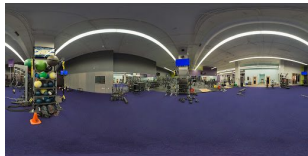

This Week Top 5 Panoramas

Percent of 390,608 current pano views.