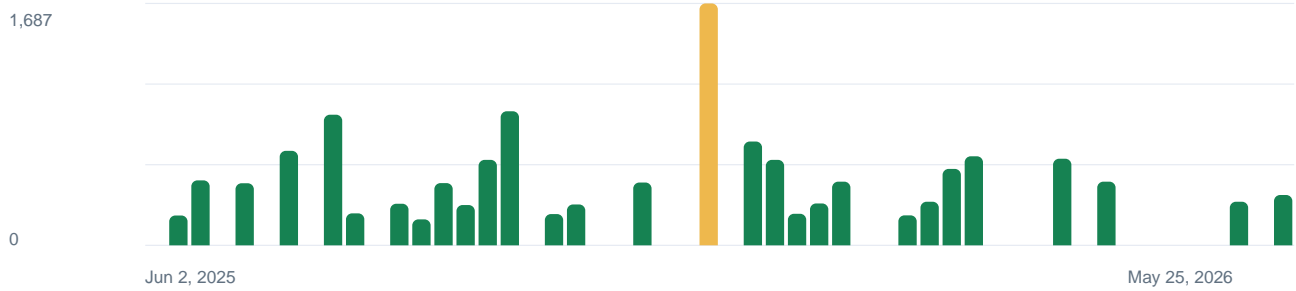

Last snapshot 2026-05-25

Exported 2026-05-30

Your 360 Virtual Tour has been viewed more than 390.6K times on Google Maps and Street View.

In the last month, it was viewed 655 times.

This photo recently reached 121,014 views.

TODAY VIEWS

390,608

THIS WEEK VIEWS

351

BEST WEEK

1,687

AVERAGE WEEK

266

PANORAMAS

9

AVG PANO VIEWS

43,400

Cumulative Weekly Views

Last 12 months | May 30, 2025 to May 30, 2026

Week by Week Views

New views gained each week. Gaps mean Google reported 0 new views for that week.

This Week Top 5 Panoramas

Percent of 390,608 current pano views.

#1 **121,014 views**
CAoSf0NJSE0wb2dLRUIDQWdJQ0UwS3JmM2dF

31.0%
of total

#2 **60,381 views**
CAoSfKkJSE0wb2dLRUIDQWdJQ0UwSXfPRWc.

15.5%
of total