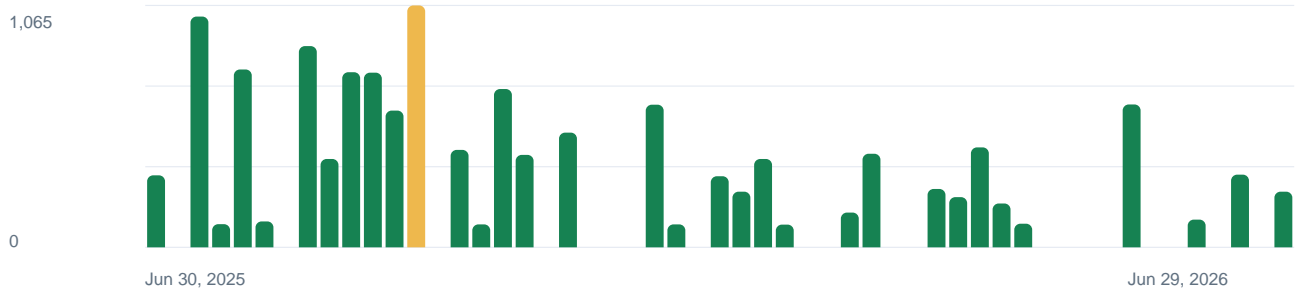

Exported 2026-06-30

Your 360 Virtual Tour has been viewed more than 285.2K times on Google Maps and Street View.

In the last month, it was viewed 687 times.

This photo recently reached 41,428 views.

TODAY VIEWS

285,236

THIS WEEK VIEWS

245

BEST WEEK

1,065

AVERAGE WEEK

254

PANORAMAS

20

AVG PANO VIEWS

14,261

Cumulative Weekly Views

Last 12 months | Jun 30, 2025 to Jun 30, 2026

Week by Week Views

New views gained each week. Gaps mean Google reported 0 new views for that week.

This Week Top 5 Panoramas

Percent of 285,236 current pano views.

#1 **41,428 views**
CAoSfKkJSE0wb2dLRUIDQWdJQ0UwS3JiWIE.

14.5%

of total

#2 **31,499 views**
CAoSf0NJSE0wb2dLRUIDQWdJQ0UwUEw5OVFF

11.0%

of total

#3 **22,209 views**
CAoSf0NJSE0wb2dLRUIDQWdJQ0UwSkw2dHdF