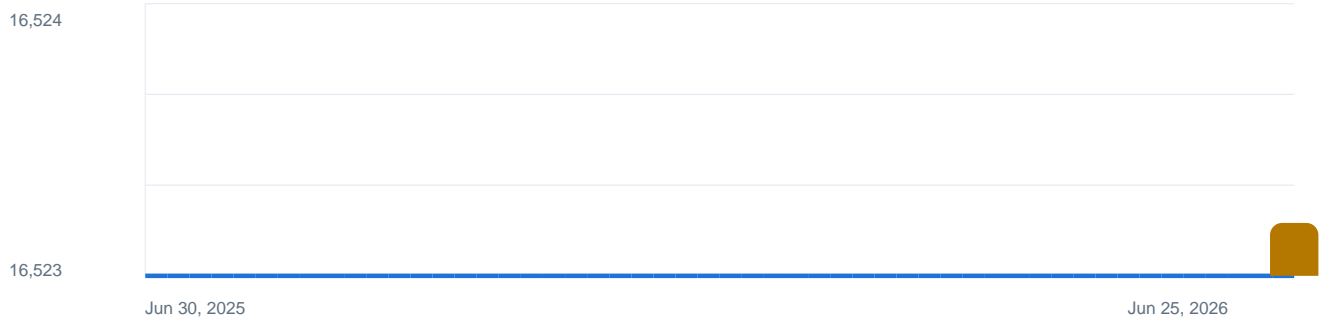

Exported 2026-06-25

Your 360 Virtual Tour has been viewed more than 16.5K times on Google Maps and Street View.

This photo recently reached 5,299 views.

TODAY VIEWS

16,523

THIS WEEK VIEWS

0

BEST WEEK

0

AVERAGE WEEK

0

PANORAMAS

16

AVG PANO VIEWS

1,032

Cumulative Weekly Views

Last 12 months | Jun 25, 2025 to Jun 25, 2026

Week by Week Views

New views gained each week. Gaps mean Google reported 0 new views for that week.

Google reported 0 new views throughout this period.

This Week Top 5 Panoramas