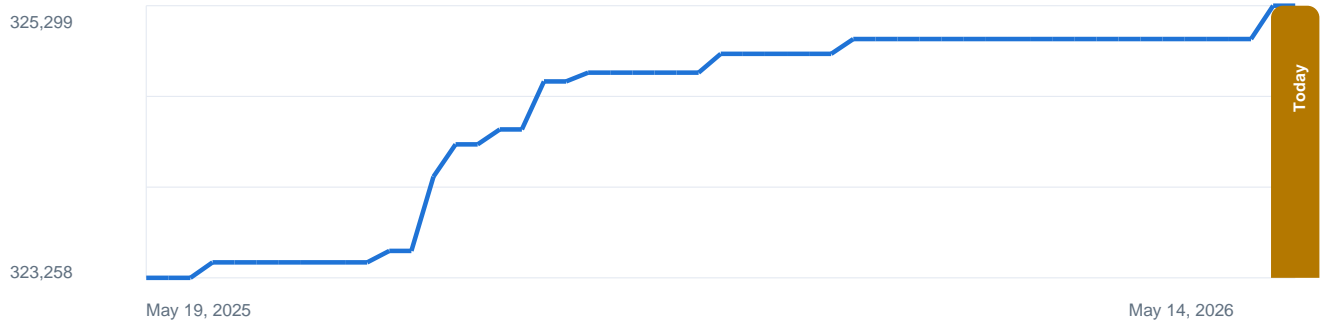

Exported 2026-05-14

Your 360 Virtual Tour has been viewed more than 325.3K times on Google Maps and Street View.

In the last month, it was viewed 250 times.

This photo recently reached 36,458 views.

Top panorama

TODAY VIEWS

325,299

THIS WEEK VIEWS

250

BEST WEEK

557

AVERAGE WEEK

39

PANORAMAS

26

AVG PANO VIEWS

12,511

Cumulative Weekly Views

Last 12 months | May 14, 2025 to May 14, 2026

Week by Week Views

New views gained each week. Gaps mean Google reported 0 new views for that week.

Panorama Gallery Summary

First 12 thumbnails ordered by highest current Google view count.

#1 36,458 views 11.2%

#2 34,594 views 10.6%

#3 34,492 views 10.6%

#4 23,731 views 7.3%

#5 23,731 views 7.3%

#6 21,007 views 6.5%