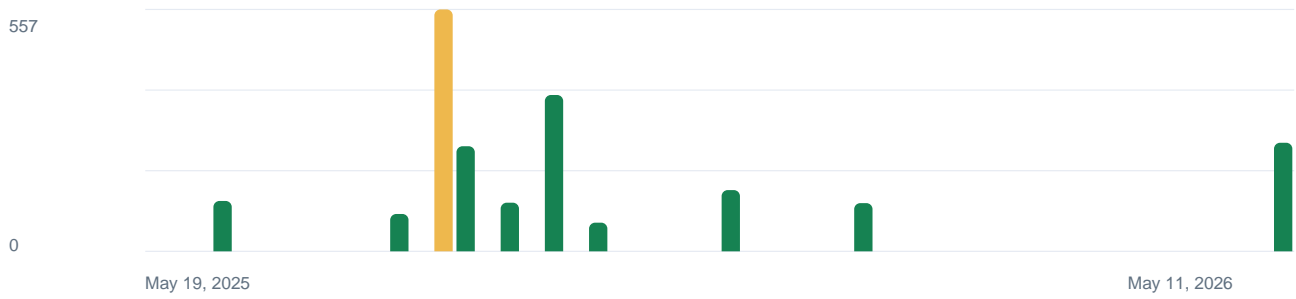

Exported 2026-05-14

Your 360 Virtual Tour has been viewed more than 325.3K times on Google Maps and Street View.

In the last month, it was viewed 250 times.

This photo recently reached 36,458 views.

Top panorama

TODAY VIEWS

325,299

THIS WEEK VIEWS

250

BEST WEEK

557

AVERAGE WEEK

39

PANORAMAS

26

AVG PANO VIEWS

12,511

Cumulative Weekly Views

Last 12 months | May 14, 2025 to May 14, 2026

Week by Week Views

New views gained each week. Gaps mean Google reported 0 new views for that week.

Panorama Gallery Summary

First 12 thumbnails ordered by highest current Google view count.

#1 36,458 views 11.2%

#2 34,594 views 10.6%

#3 34,492 views 10.6%

#4 23,731 views 7.3%

#5 23,731 views 7.3%

#6 21,007 views 6.5%