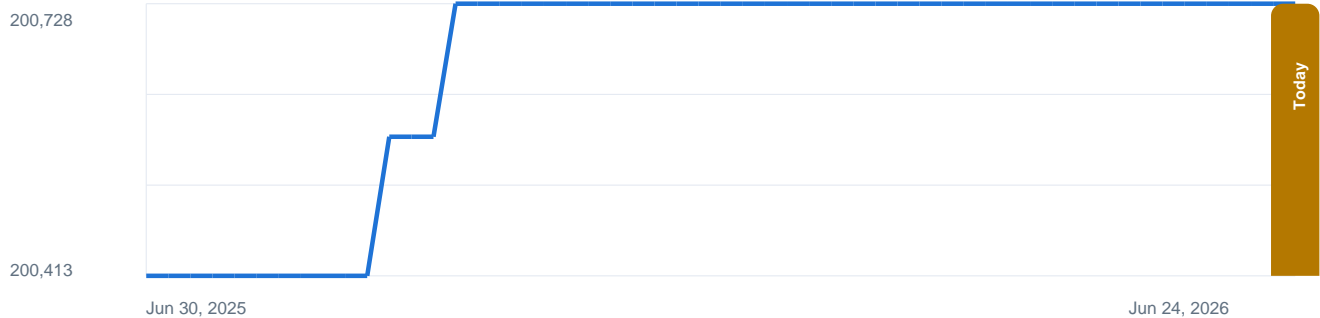

Last snapshot 2026-06-22

Exported 2026-06-24

**Your 360 Virtual Tour has been viewed more than 200.7K times on Google Maps and Street View.**

This photo recently reached 73,397 views.

TODAY VIEWS

**200,728**

THIS WEEK VIEWS

**0**

BEST WEEK

**161**

AVERAGE WEEK

**6**

PANORAMAS

**7**

## Cumulative Weekly Views

Last 12 months | Jun 24, 2025 to Jun 24, 2026