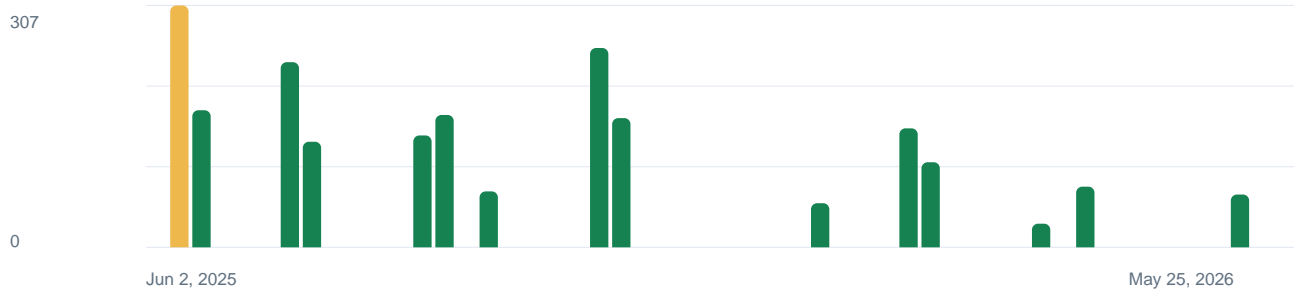

## Your 360 Virtual Tour has been viewed more than 122.5K times on Google Maps and Street View.

In the last month, it was viewed 67 times.

This photo recently reached 16,743 views.

TODAY VIEWS

**122,550**

AVG PANO VIEWS

**8,753**

## Cumulative Weekly Views

Last 12 months | May 31, 2025 to May 31, 2026

## Week by Week Views

New views gained each week. Gaps mean Google reported 0 new views for that week.