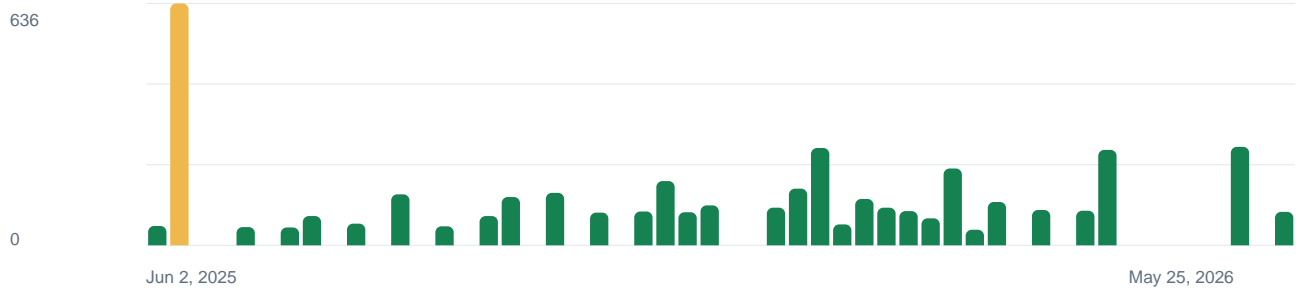

Last snapshot 2026-05-25

Exported 2026-05-31

Your 360 Virtual Tour has been viewed more than 47.5K times on Google Maps and Street View.

In the last month, it was viewed 347 times.

This photo recently reached 8,392 views.

TODAY VIEWS

47,489

THIS WEEK VIEWS

88

BEST WEEK

636

AVERAGE WEEK

77

PANORAMAS

10

AVG PANO VIEWS

4,748

Cumulative Weekly Views

Last 12 months | May 31, 2025 to May 31, 2026

Week by Week Views

New views gained each week. Gaps mean Google reported 0 new views for that week.

This Week Top 5 Panoramas

Percent of 47,489 current pano views.

#1 **8,392 views**
CAoSf0NJSE0wb2dLRUIDQWdJQ0UwTXJMNFFF

17.7%

of total

#2 **7,079 views**
CAoSf0NJSE0wb2dLRUIDQWdJQ0UwTEw5c2dF

14.9%

of total