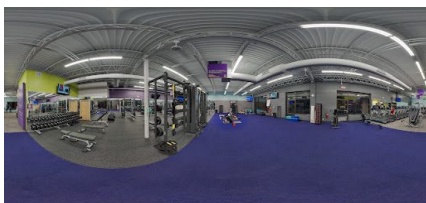

#10 2,333 views 4.9%