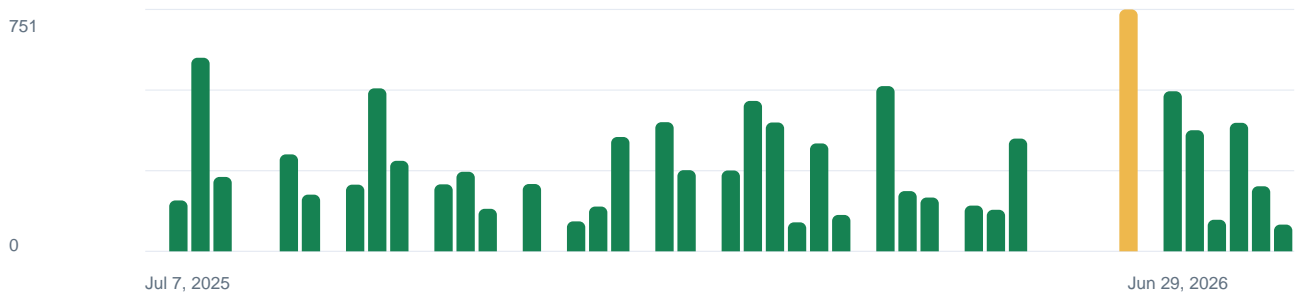

Exported 2026-07-01

Your 360 Virtual Tour has been viewed more than 214.1K times on Google Maps and Street View.

In the last month, it was viewed 782 times.

This photo recently reached 41,019 views.

TODAY VIEWS

214,052

THIS WEEK VIEWS

83

BEST WEEK

751

AVERAGE WEEK

193

PANORAMAS

20

AVG PANO VIEWS

10,702

Cumulative Weekly Views

Last 12 months | Jul 1, 2025 to Jul 1, 2026

Week by Week Views

New views gained each week. Gaps mean Google reported 0 new views for that week.

This Week Top 5 Panoramas

Percent of 214,052 current pano views.

#1 **41,019 views**
CAoSf0NJSE0wb2dLRUIDQWdJQ0UwTXFGaEFF

19.2%

of total

#2 **31,813 views**
CAoSf0NJSE0wb2dLRUIDQWdJQ0UwTXFTN1FF

14.9%

of total

#3 **13,990 views**
CAoSfKjNSE0wb2dLRUIDQWdJQ0UwS3JkZxc.