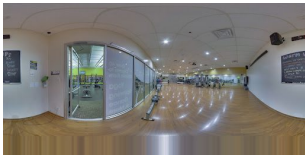

#5 **7,066 views**
CAoSf0NJSE0wb2dLRUIDQWdJQ0UwTEw5b0FF

10.2%

of total