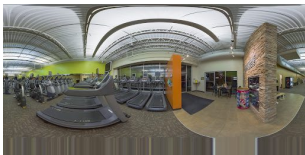

#4 **7,515 views**
CAoSf0NJSE0wb2dLRUIDQWdJQ0UwTEs0aIFF

10.8%

of total