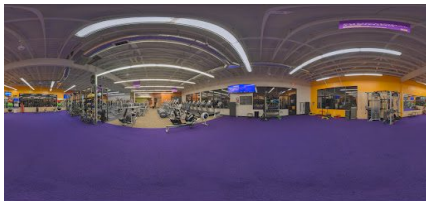

#7 4,386 views 10.4%