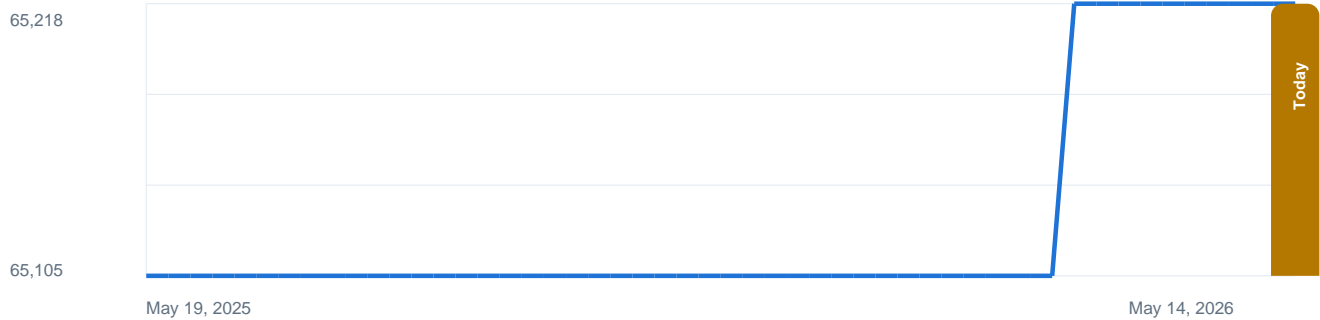

Exported 2026-05-14

Your 360 Virtual Tour has been viewed more than 65.2K times on Google Maps and Street View.

This photo recently reached 17,220 views.

Top panorama

TODAY VIEWS

65,218

THIS WEEK VIEWS

0

BEST WEEK

113

AVERAGE WEEK

2

PANORAMAS

6

AVG PANO VIEWS

10,869

Cumulative Weekly Views

Last 12 months | May 14, 2025 to May 14, 2026

Week by Week Views

New views gained each week. Gaps mean Google reported 0 new views for that week.

This Week Top 5 Panoramas

Percent of 65,218 current pano views.