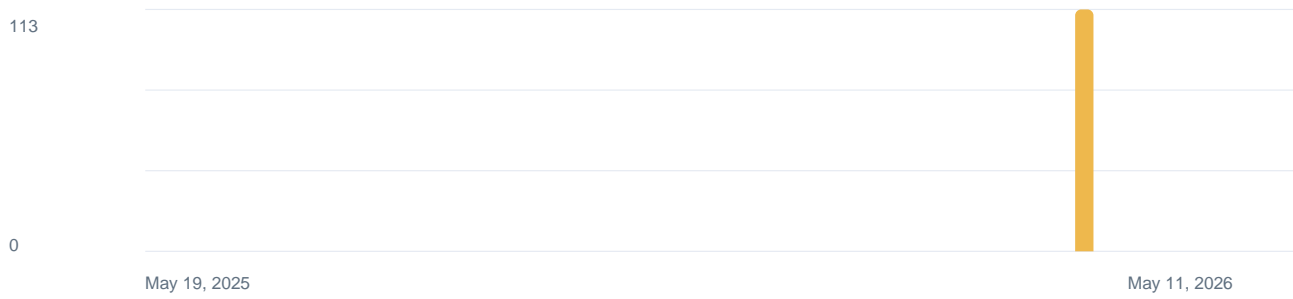

Exported 2026-05-14

Your 360 Virtual Tour has been viewed more than 65.2K times on Google Maps and Street View.

This photo recently reached 17,220 views.

Top panorama

TODAY VIEWS

65,218

THIS WEEK VIEWS

0

BEST WEEK

113

AVERAGE WEEK

2

PANORAMAS

6

AVG PANO VIEWS

10,869

Cumulative Weekly Views

Last 12 months | May 14, 2025 to May 14, 2026

Week by Week Views

New views gained each week. Gaps mean Google reported 0 new views for that week.

This Week Top 5 Panoramas

Percent of 65,218 current pano views.