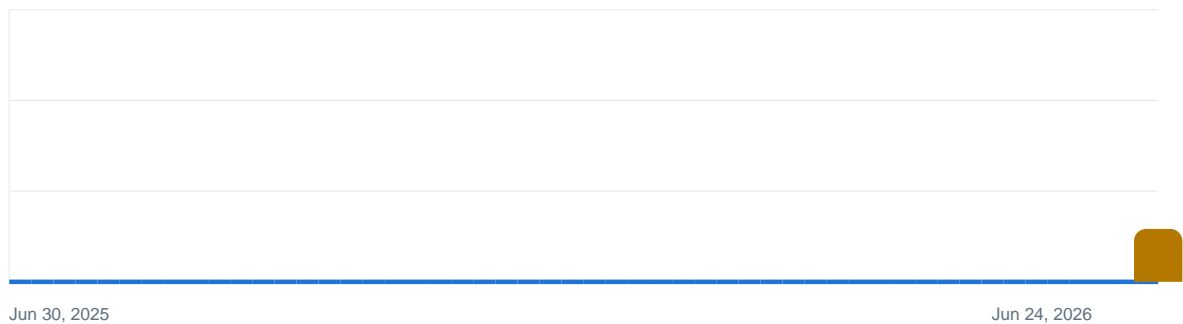

### AVG PANO VIEWS

**2,070**

## Cumulative Weekly Views

Last 12 months | Jun 24, 2025 to Jun 24, 2026

28,993

28,992

## Week by Week Views

New views gained each week. Gaps mean Google reported 0 new views for that week.

Google reported 0 new views throughout this period.