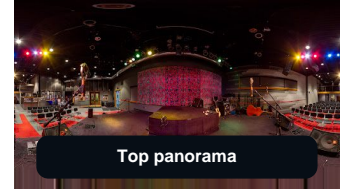

## Your 360 Virtual Tour has been viewed more than 29K times on Google Maps and Street View.

This photo recently reached 9,811 views.