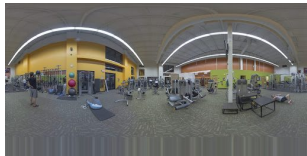

This Week Top 5 Panoramas

Percent of 236,279 current pano views.