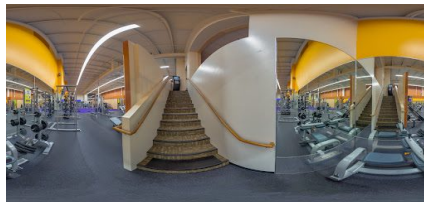

#8 9,259 views 3.9%