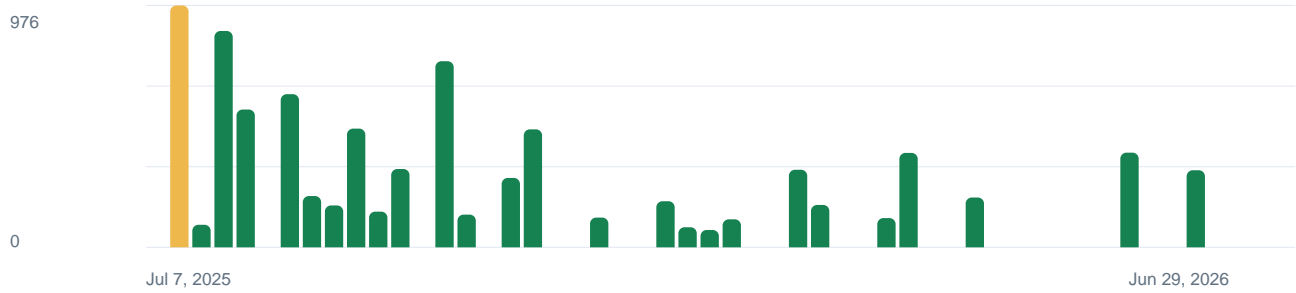

Last snapshot 2026-06-29

Exported 2026-07-06

Your 360 Virtual Tour has been viewed more than 236.3K times on Google Maps and Street View.

This photo recently reached 38,847 views.

TODAY VIEWS

236,279

THIS WEEK VIEWS

0

BEST WEEK

873

AVERAGE WEEK

147

PANORAMAS

22

AVG PANO VIEWS

10,739

Cumulative Weekly Views

Last 12 months | Jul 6, 2025 to Jul 6, 2026

Week by Week Views

New views gained each week. Gaps mean Google reported 0 new views for that week.

This Week Top 5 Panoramas

Percent of 236,279 current pano views.

#1 **38,847 views**
CAoSf0NJSE0wb2dLRUIDQWdJQ0UwUExBN1FF

16.4%

of total

#2 **37,908 views**
CAoSf0NJSE0wb2dLRUIDQWdJQ0UwTkxCMXdF

16.0%

of total

#3 **25,228 views**
CAoSf0NJSE0wb2dLRUIDQWdJQ0UwSkxIZWc.

10.7%