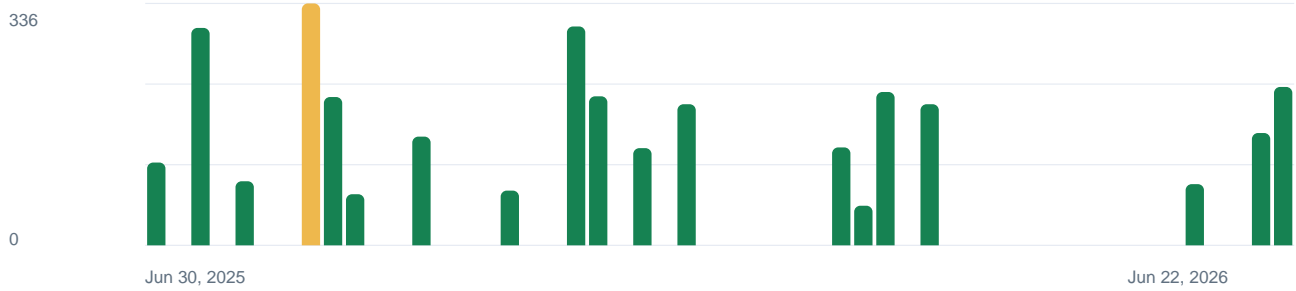

### AVG PANO VIEWS

**7,904**

## Cumulative Weekly Views

Last 12 months | Jun 24, 2025 to Jun 24, 2026

## Week by Week Views

New views gained each week. Gaps mean Google reported 0 new views for that week.