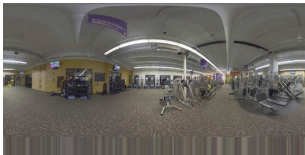

#3 **18,965 views**
CAoSF0NJSE0wb2dLRUIDQWdJQ0UwTkxuX0FF

11.4%

of total