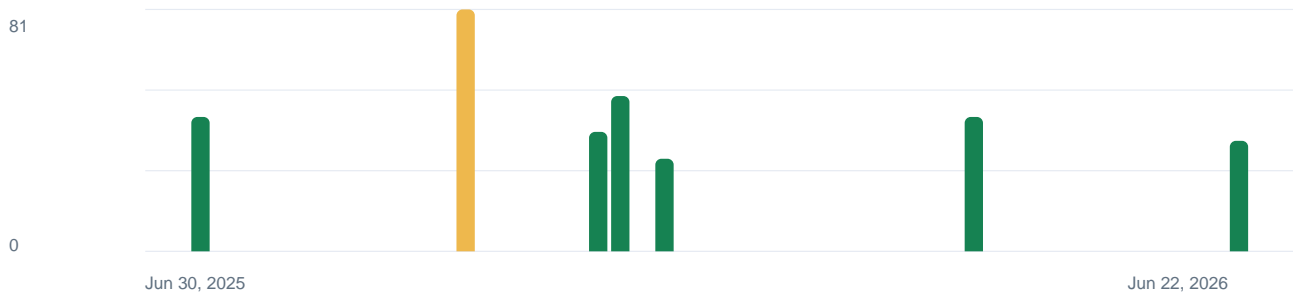

Last snapshot 2026-06-22

Exported 2026-06-24

Your 360 Virtual Tour has been viewed more than 53.7K times on Google Maps and Street View.

In the last month, it was viewed 37 times.

This photo recently reached 6,670 views.

TODAY VIEWS

53,725

THIS WEEK VIEWS

0

BEST WEEK

81

AVERAGE WEEK

6

PANORAMAS

16

AVG PANO VIEWS

3,357

Cumulative Weekly Views

Last 12 months | Jun 24, 2025 to Jun 24, 2026

Week by Week Views

New views gained each week. Gaps mean Google reported 0 new views for that week.

This Week Top 5 Panoramas

Percent of 53,725 current pano views.

#1

6,670 views

CAoSfKkJSE0wb2dLRUIDQWdJQ0UwS3JwV2c.

12.4%

of total

#2