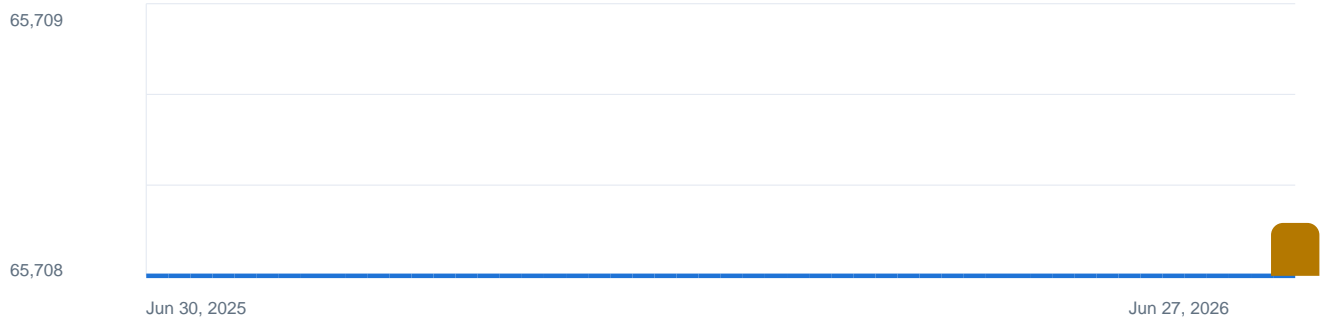

### AVERAGE WEEK

**0**

### PANORAMAS

**14**

### AVG PANO VIEWS

**4,693**

## Cumulative Weekly Views

Last 12 months | Jun 27, 2025 to Jun 27, 2026