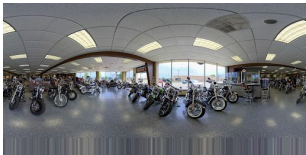

Week by Week Views

New views gained each week. Gaps mean Google reported 0 new views for that week.

Google reported 0 new views throughout this period.

This Week Top 5 Panoramas

Percent of 65,708 current pano views.

#1   **26,483 views**
CAoSfKfNJSE0wb2dLRUIDQWdJQ0UwSXJwYIE.

40.3%

of total

#2   **22,550 views**
CAoSfKfNJSE0wb2dLRUIDQWdJQ0UwTXFGQmc.

34.3%

of total

#3   **3,910 views**
CAoSf0fNJSE0wb2dLRUIDQWdJQ0UwSXfPMmdF

6.0%

of total

#4   **3,460 views**
CAoSf0fNJSE0wb2dLRUIDQWdJQ0UwSkxyN0FF

5.3%

of total

#5   **1,405 views**
CAoSfKfNJSE0wb2dLRUIDQWdJQ0UwS3F1ZkE.

2.1%

of total