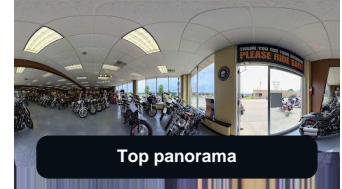

## REPORTING WINDOW

**Jun 27, 2025**

**to Jun 27, 2026**

Last snapshot 2026-06-22

Exported 2026-06-27

**Your 360 Virtual Tour has been viewed more than 65.7K times on Google Maps and Street View.**

This photo recently reached 26,483 views.

# Panorama Gallery Summary

First 12 thumbnails ordered by highest current Google view count.

#1 26,483 views 40.3%

#2 22,550 views 34.3%

#3 3,910 views 6.0%

#4 3,460 views 5.3%

#5 1,405 views 2.1%

#6 1,333 views 2.0%