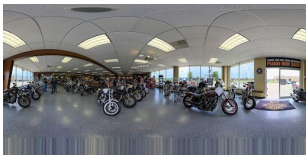

Week by Week Views

New views gained each week. Gaps mean Google reported 0 new views for that week.

Google reported 0 new views throughout this period.

This Week Top 5 Panoramas

Percent of 65,708 current pano views.

#1   **26,483 views**
CAoSfKfNJSE0wb2dLRUIDQWdJQ0UwSXJwYIE.

40.3%

of total

#2   **22,550 views**
CAoSfKfNJSE0wb2dLRUIDQWdJQ0UwTXFGQmc.

34.3%

of total

#3   **3,910 views**
CAoSf0fNJSE0wb2dLRUIDQWdJQ0UwSXfPMmdF

6.0%

of total

#4   **3,460 views**
CAoSf0fNJSE0wb2dLRUIDQWdJQ0UwSkxyN0FF

5.3%

of total

#5   **1,405 views**
CAoSfKfNJSE0wb2dLRUIDQWdJQ0UwS3F1ZkE.

2.1%

of total