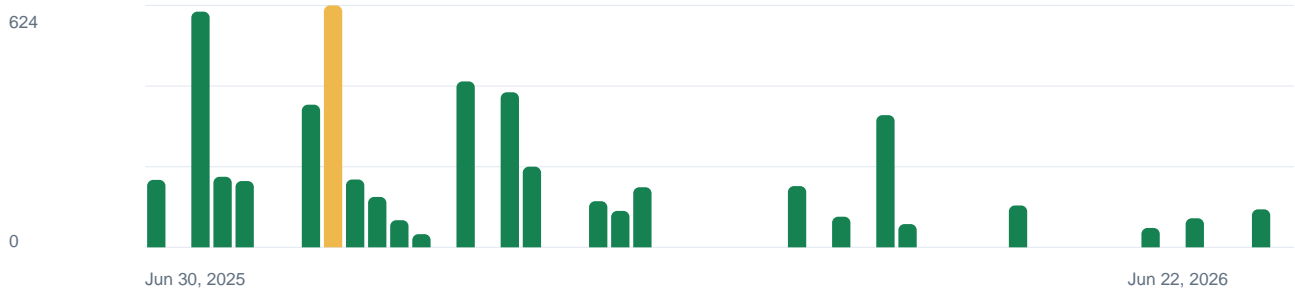

Exported 2026-06-24

Your 360 Virtual Tour has been viewed more than 677.2K times on Google Maps and Street View.

In the last month, it was viewed 173 times.

This photo recently reached 28,387 views.

TODAY VIEWS

677,215

THIS WEEK VIEWS

0

BEST WEEK

624

AVERAGE WEEK

91

PANORAMAS

106

AVG PANO VIEWS

6,388

Cumulative Weekly Views

Last 12 months | Jun 24, 2025 to Jun 24, 2026

Week by Week Views

New views gained each week. Gaps mean Google reported 0 new views for that week.

Panorama Gallery Summary

First 12 thumbnails ordered by highest current Google view count.

#1 28,387 views 4.2%

#2 27,112 views 4.0%

#3 22,636 views 3.3%

#4 17,043 views 2.5%

#5 16,987 views 2.5%

#6 16,796 views 2.5%

#7 16,207 views 2.4%