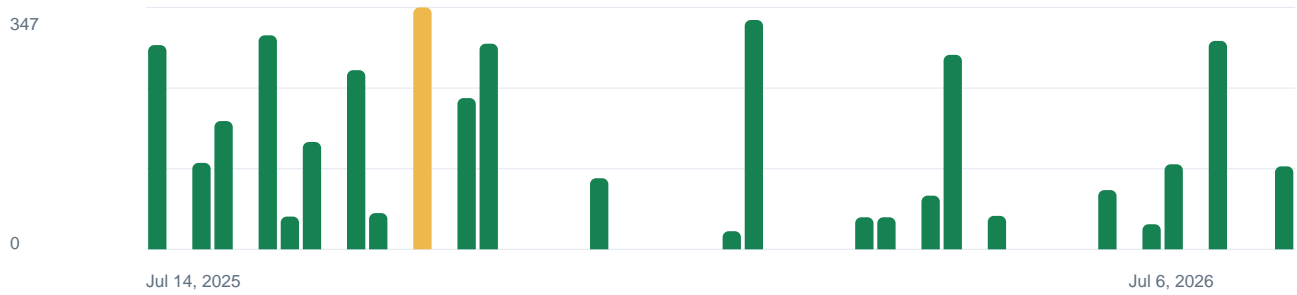

Exported 2026-07-08

Your 360 Virtual Tour has been viewed more than 93.5K times on Google Maps and Street View.

In the last month, it was viewed 418 times.

This photo recently reached 17,101 views.

TODAY VIEWS

93,521

THIS WEEK VIEWS

119

BEST WEEK

347

AVERAGE WEEK

69

PANORAMAS

17

AVG PANO VIEWS

5,501

Cumulative Weekly Views

Last 12 months | Jul 8, 2025 to Jul 8, 2026

Week by Week Views

New views gained each week. Gaps mean Google reported 0 new views for that week.

This Week Top 5 Panoramas

Percent of 93,521 current pano views.

#1 **17,101 views**
CAoSf0NJSE0wb2dLRUIDQWdJQ0UwTEs0X1FF

18.3%

of total

#2 **14,695 views**
CAoSf0NJSE0wb2dLRUIDQWdJQ0UwTXFGekFF

15.7%

of total

#3 **9,216 views**
CAoSfKkJSE0wb2dLRUIDQWdJQ0UwUExiUUE.