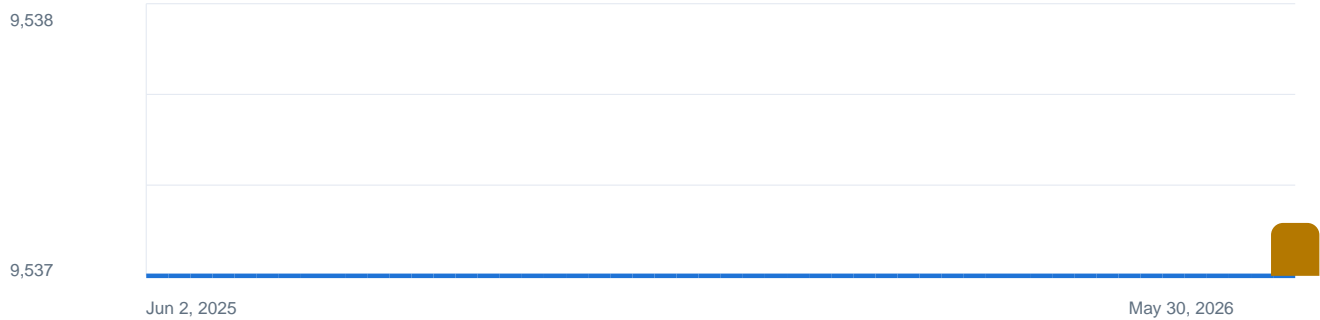

Last snapshot 2026-05-25

Exported 2026-05-30

Your 360 Virtual Tour has been viewed more than 9.5K times on Google Maps and Street View.

This photo recently reached 2,247 views.

TODAY VIEWS

9,537

THIS WEEK VIEWS

0

BEST WEEK

0

AVERAGE WEEK

0

PANORAMAS

18

AVG PANO VIEWS

529

Cumulative Weekly Views

Last 12 months | May 30, 2025 to May 30, 2026

Week by Week Views

New views gained each week. Gaps mean Google reported 0 new views for that week.

Google reported 0 new views throughout this period.